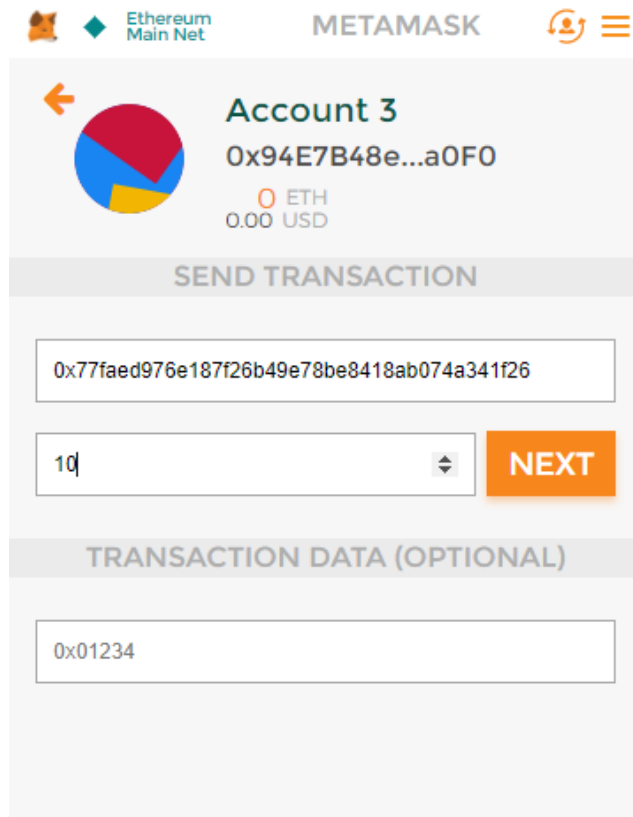

Metamask

Functional and simple wallet, that acts like Google Chrome Extension. It allows to interact with many features, without need to instal any software. We prepared a guide to contribute with it, but if you need an instruction of how to use it, follow the simple steps from this [link](#).

1. Click an icon of Metamask in your Google Chrome Browser

2. Click "Send"

3. In the “Recipient Address” field enter **address you took from official Integrative Wallet Token website**

4. Choose the amount of Ether you'd want to send and click “Send”