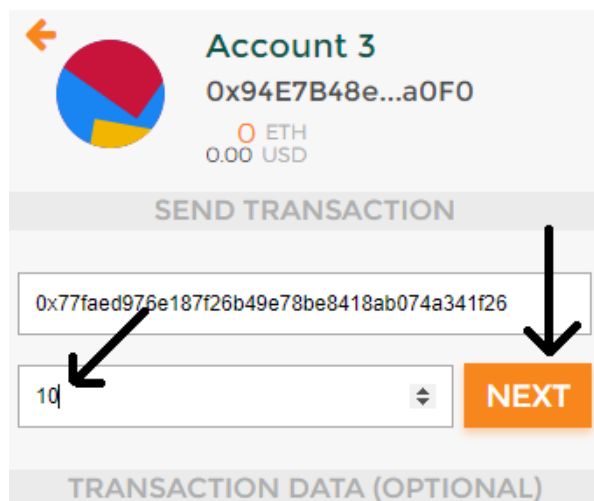

1. Click an icon of Metamask in your Google Chrome Browser

2. Click "Send"

3. In the “Recipient Address” field enter **address you took from official Integrative Wallet Token website**

4. Choose the amount of Ether you'd want to send and click “Send”