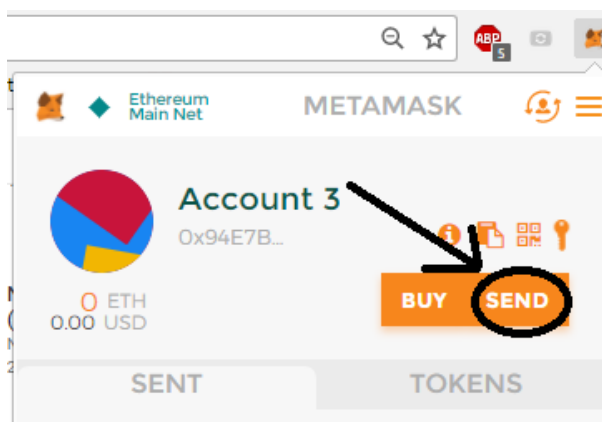

Metamask

Functional and simple wallet, that acts like Google Chrome Extension. It allows to interact with many features, without need to instal any software. We prepared a guide to contribute with it, but if you need an instruction of how to use it, follow the simple steps from this [link](#).

1. Click an icon of Metamask in your Google Chrome Browser

2. Click "Send"

3. In the “Recipient Address” field enter **address you took from official Integrative Wallet Token website**

4. Choose the amount of Ether you'd want to send and click “Send”